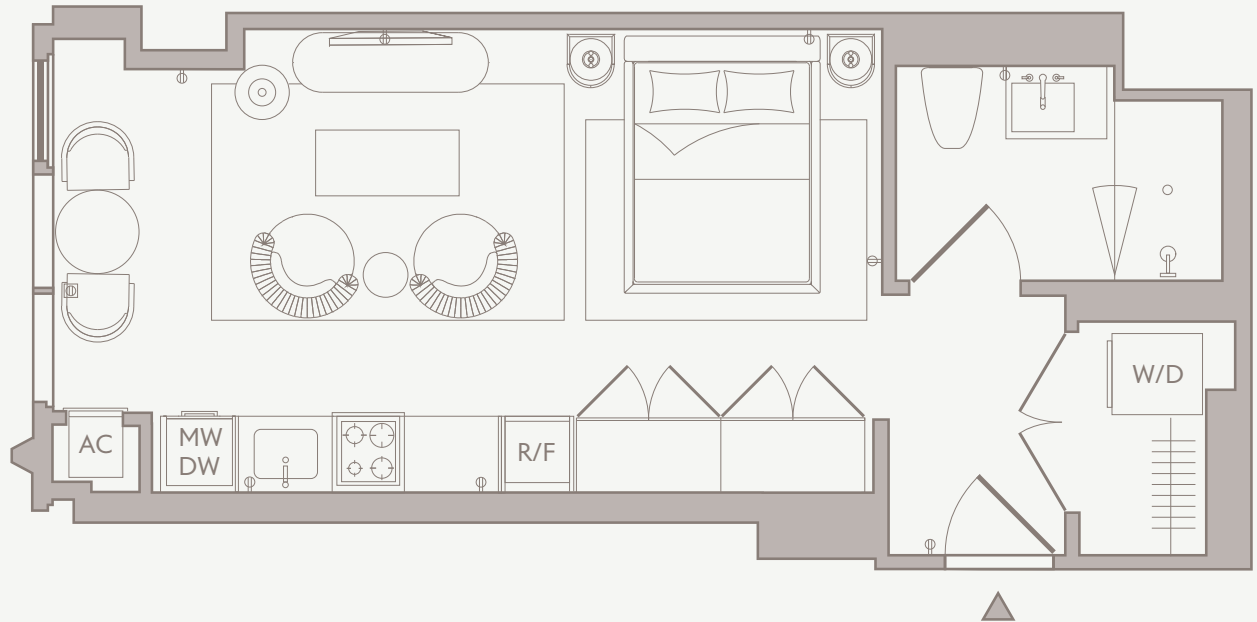

Unit 13

Large Studio

Studio / 1 Bath
West Exposure

220 N. Ada St. Chicago IL 60607
stead220.com 312 291 8777

Floor plans are illustrative only. Dimensions are approximate, and actual layouts, features, and finishes may differ by unit. Equal Housing Opportunity.