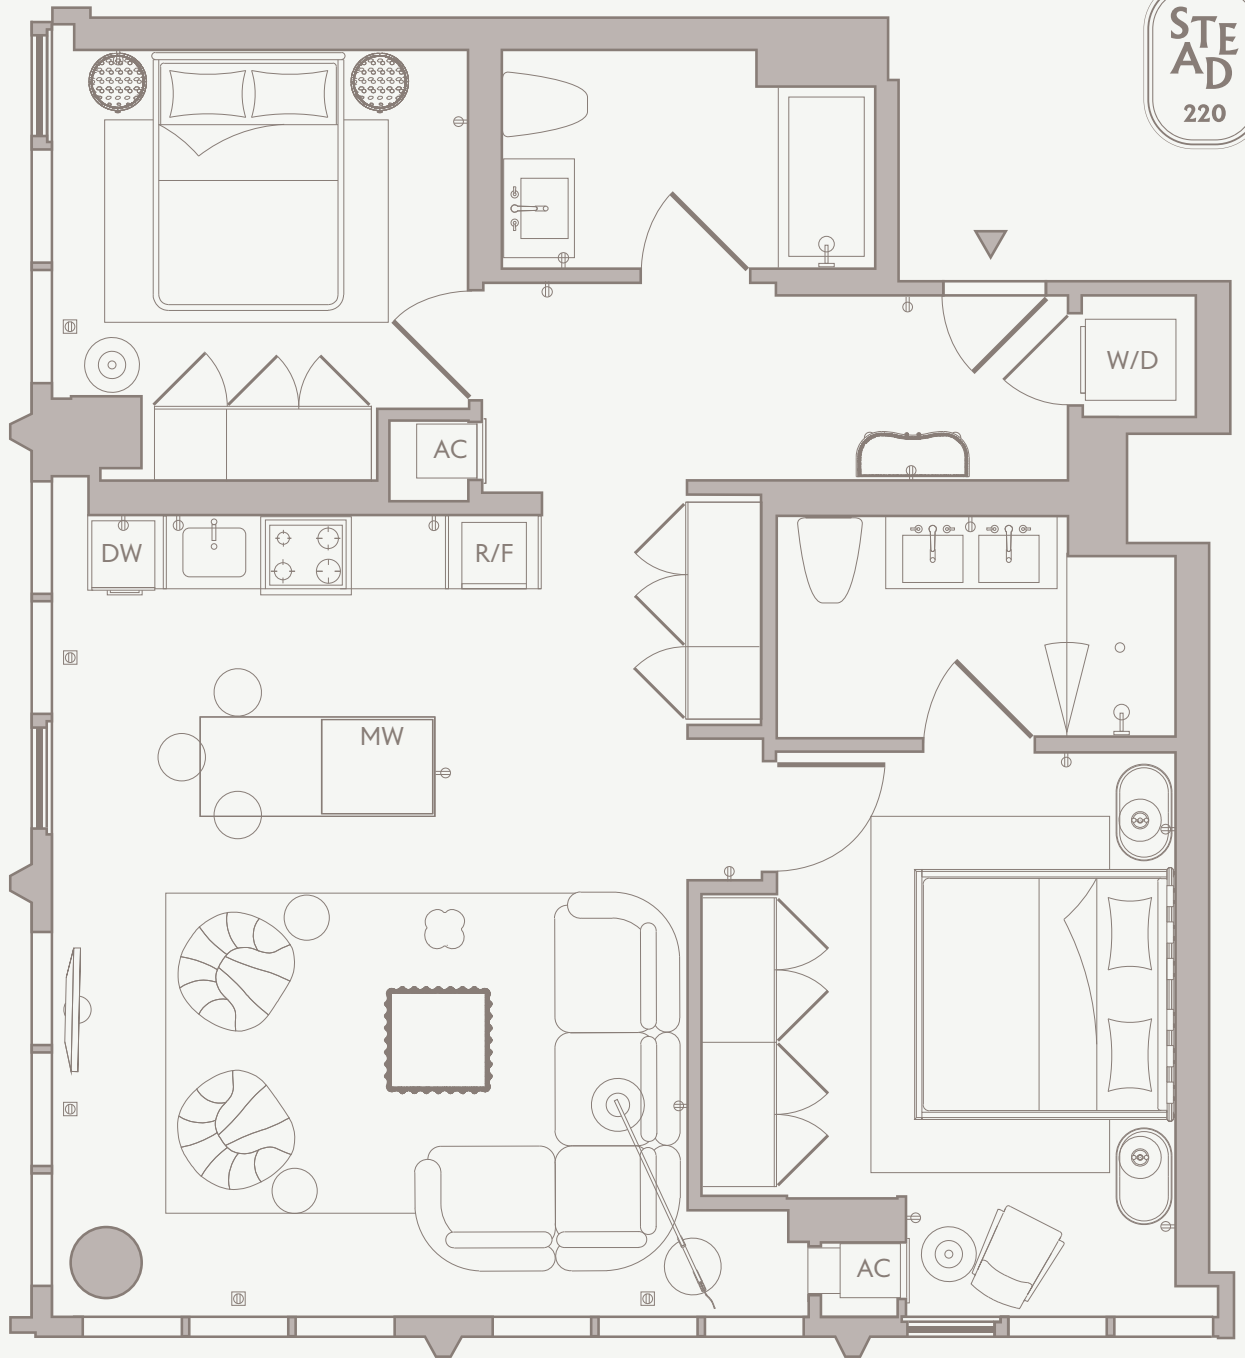

# Unit 12

Large 2BR

2 Bed / 2 Bath

South + West Exposure

220 N. Ada St. Chicago IL 60607  
stead220.com 312 291 8777

Floor plans are illustrative only. Dimensions are approximate, and actual layouts, features, and finishes may differ by unit. Equal Housing Opportunity.