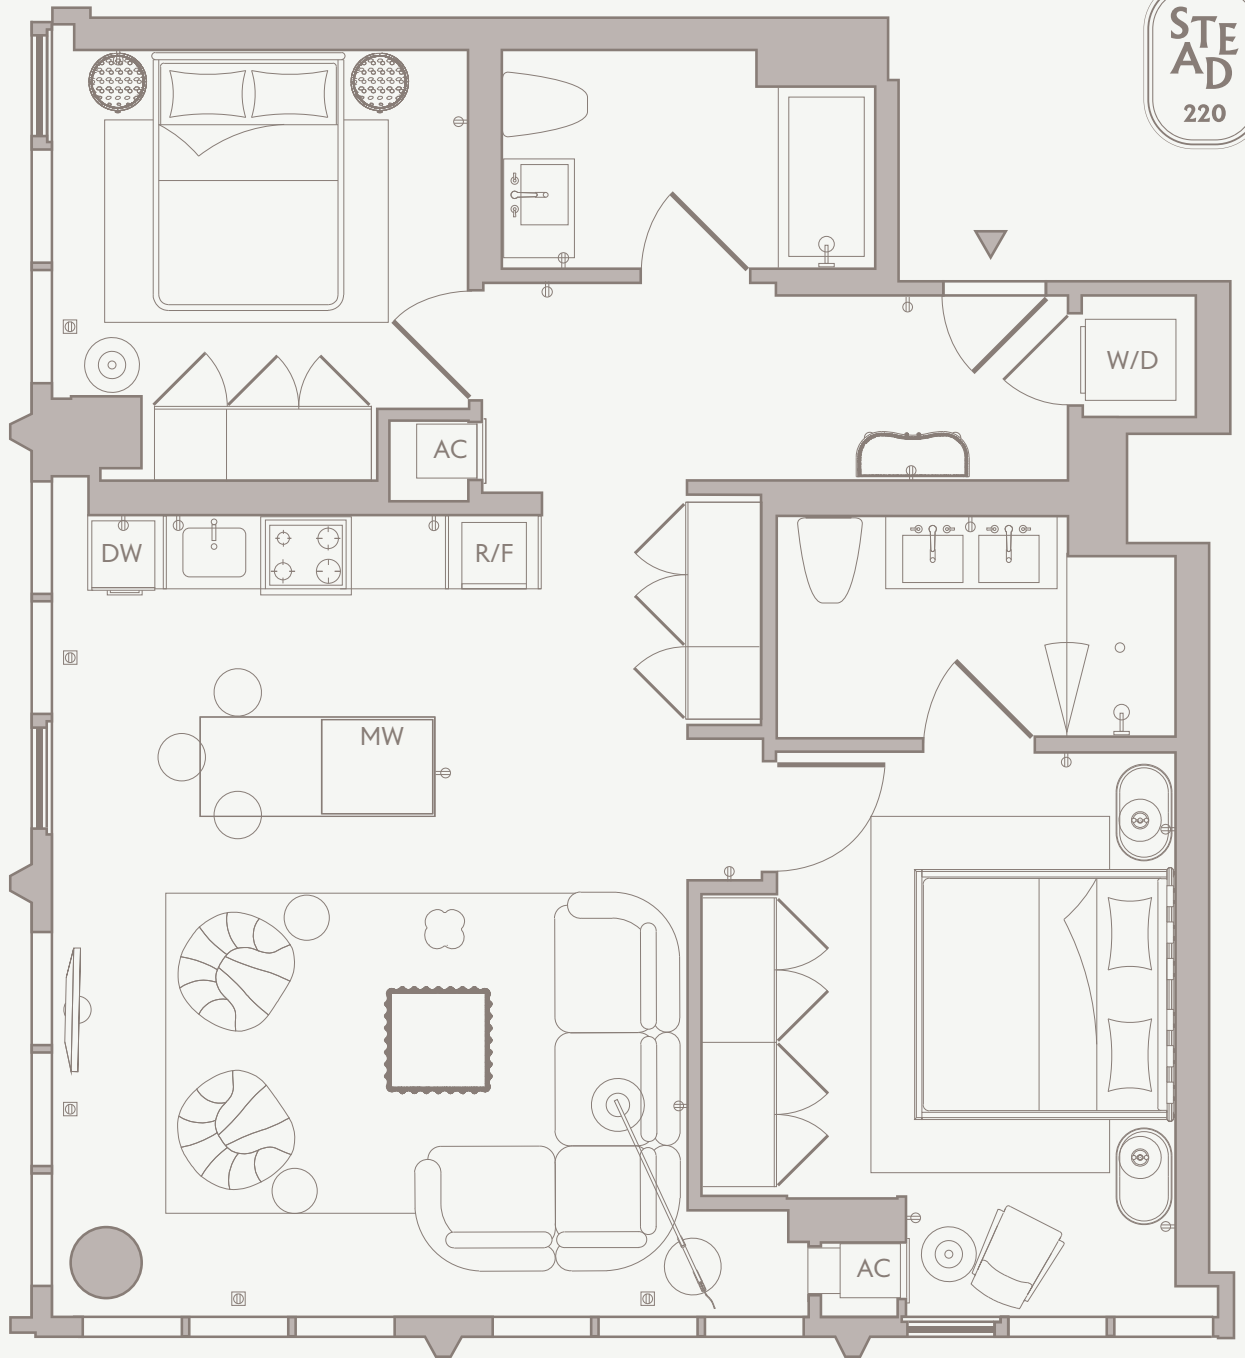

# Unit 12

Large 2BR

2 Bed / 2 Bath

South + West Exposure

220 N. Ada St. Chicago IL 60607  
stead220.com 312 291 8777

Floor plans are illustrative only. Dimensions are approximate, and actual layouts, features, and finishes may differ by unit. Equal Housing Opportunity.