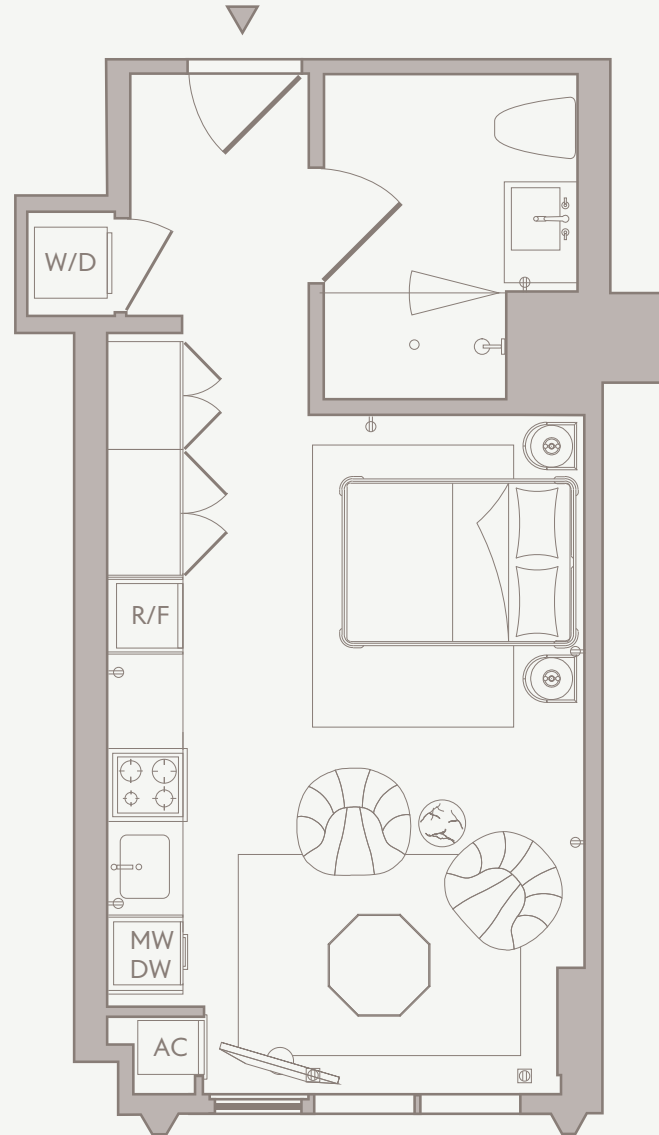

# Unit 11

Medium Studio

Studio / 1 Bath  
South Exposure

220 N. Ada St. Chicago IL 60607  
stead220.com 312 291 8777

Floor plans are illustrative only. Dimensions are approximate, and actual layouts, features, and finishes may differ by unit. Equal Housing Opportunity.