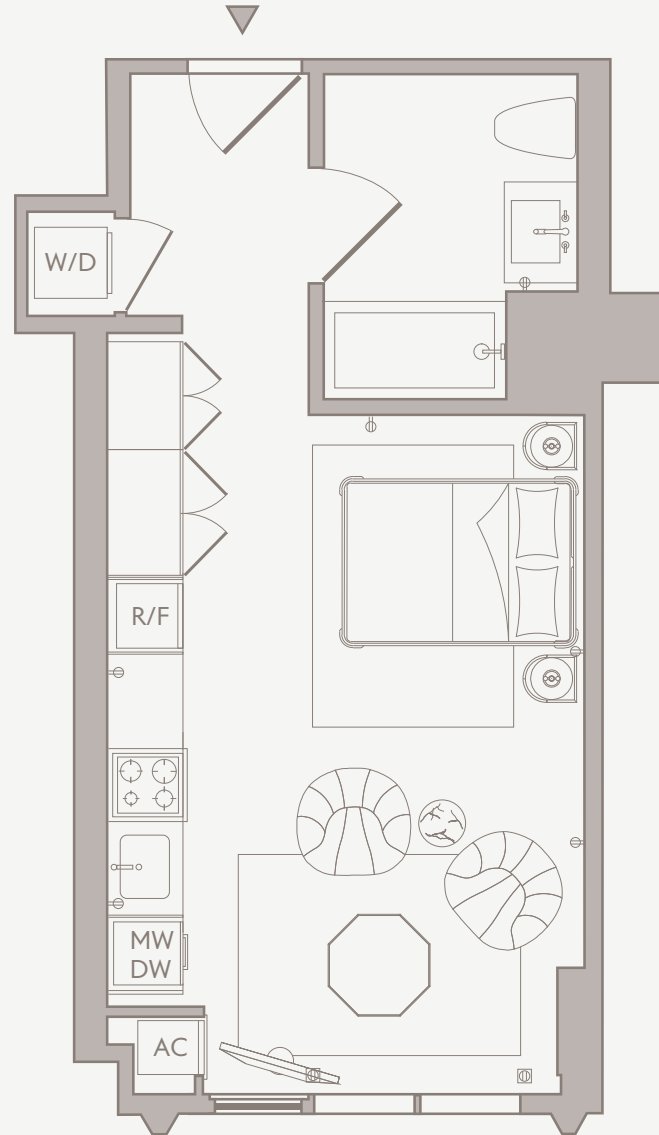

# Unit 11

Medium Studio

Studio / 1 Bath  
South Exposure

220 N. Ada St. Chicago IL 60607  
stead220.com 312 291 8777

Floor plans are illustrative only. Dimensions are approximate, and actual layouts, features, and finishes may differ by unit. Equal Housing Opportunity.