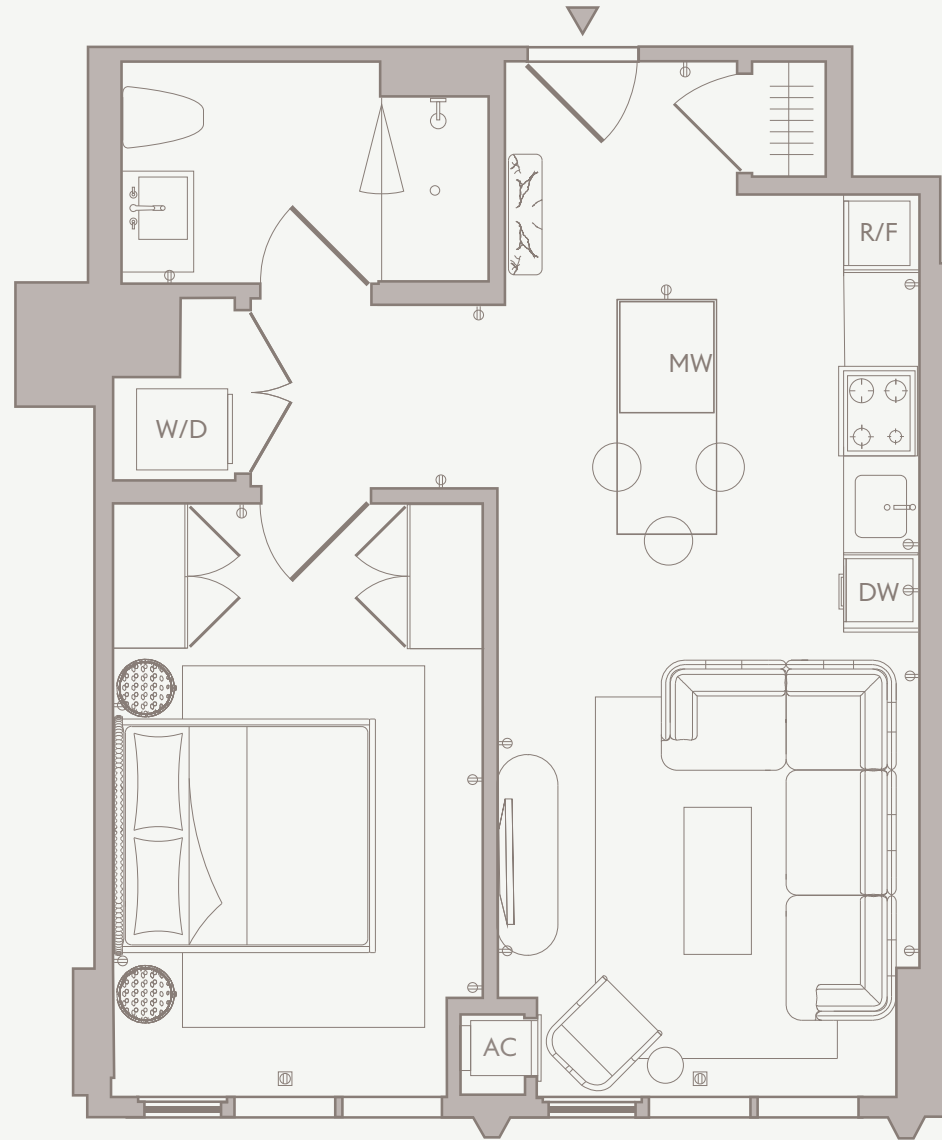

Unit 10

Medium 1BR

1 Bed / 1 Bath
South Exposure

220 N. Ada St. Chicago IL 60607
stead220.com 312 291 8777

Floor plans are illustrative only. Dimensions are approximate, and actual layouts, features, and finishes may differ by unit. Equal Housing Opportunity.