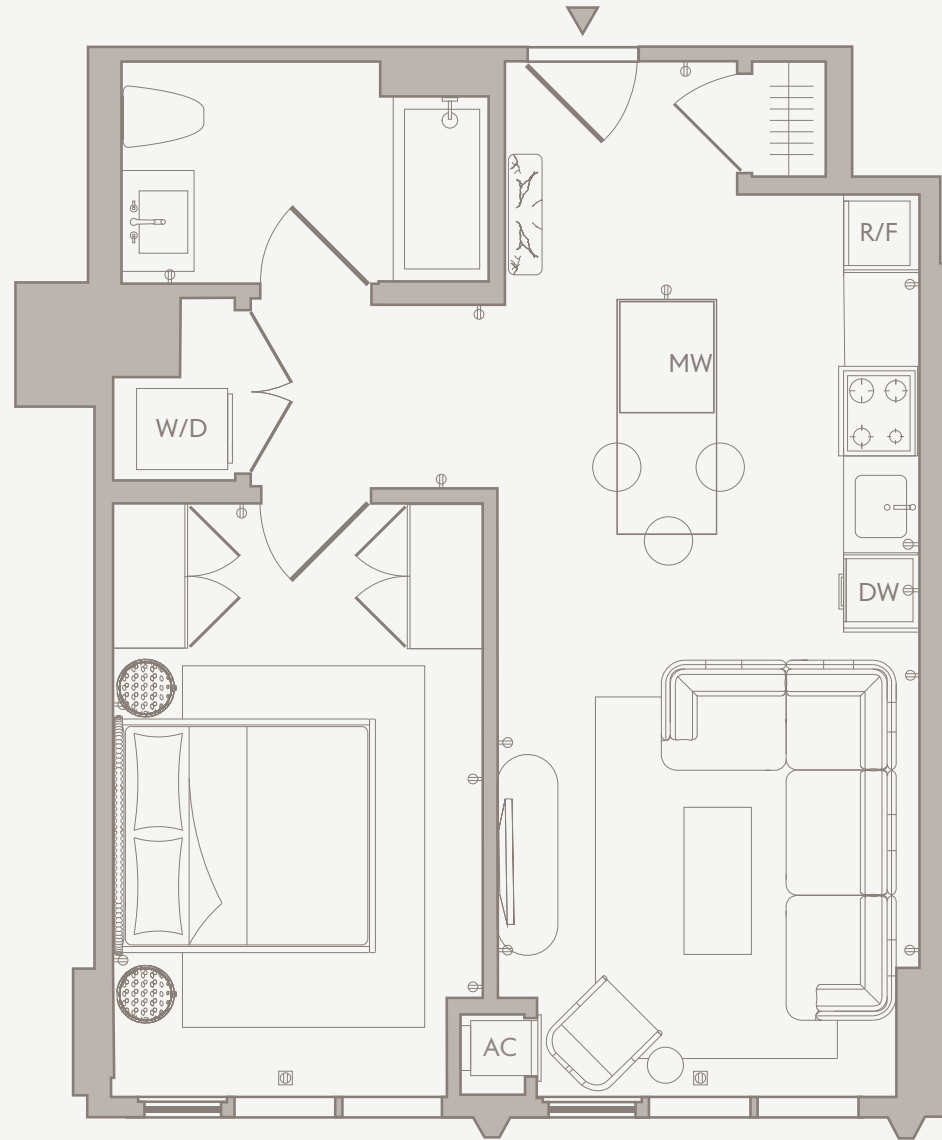

Unit 10

Medium 1BR

1 Bed / 1 Bath
South Exposure

220 N. Ada St. Chicago IL 60607
stead220.com 312 291 8777

Floor plans are illustrative only. Dimensions are approximate, and actual layouts, features, and finishes may differ by unit. Equal Housing Opportunity.