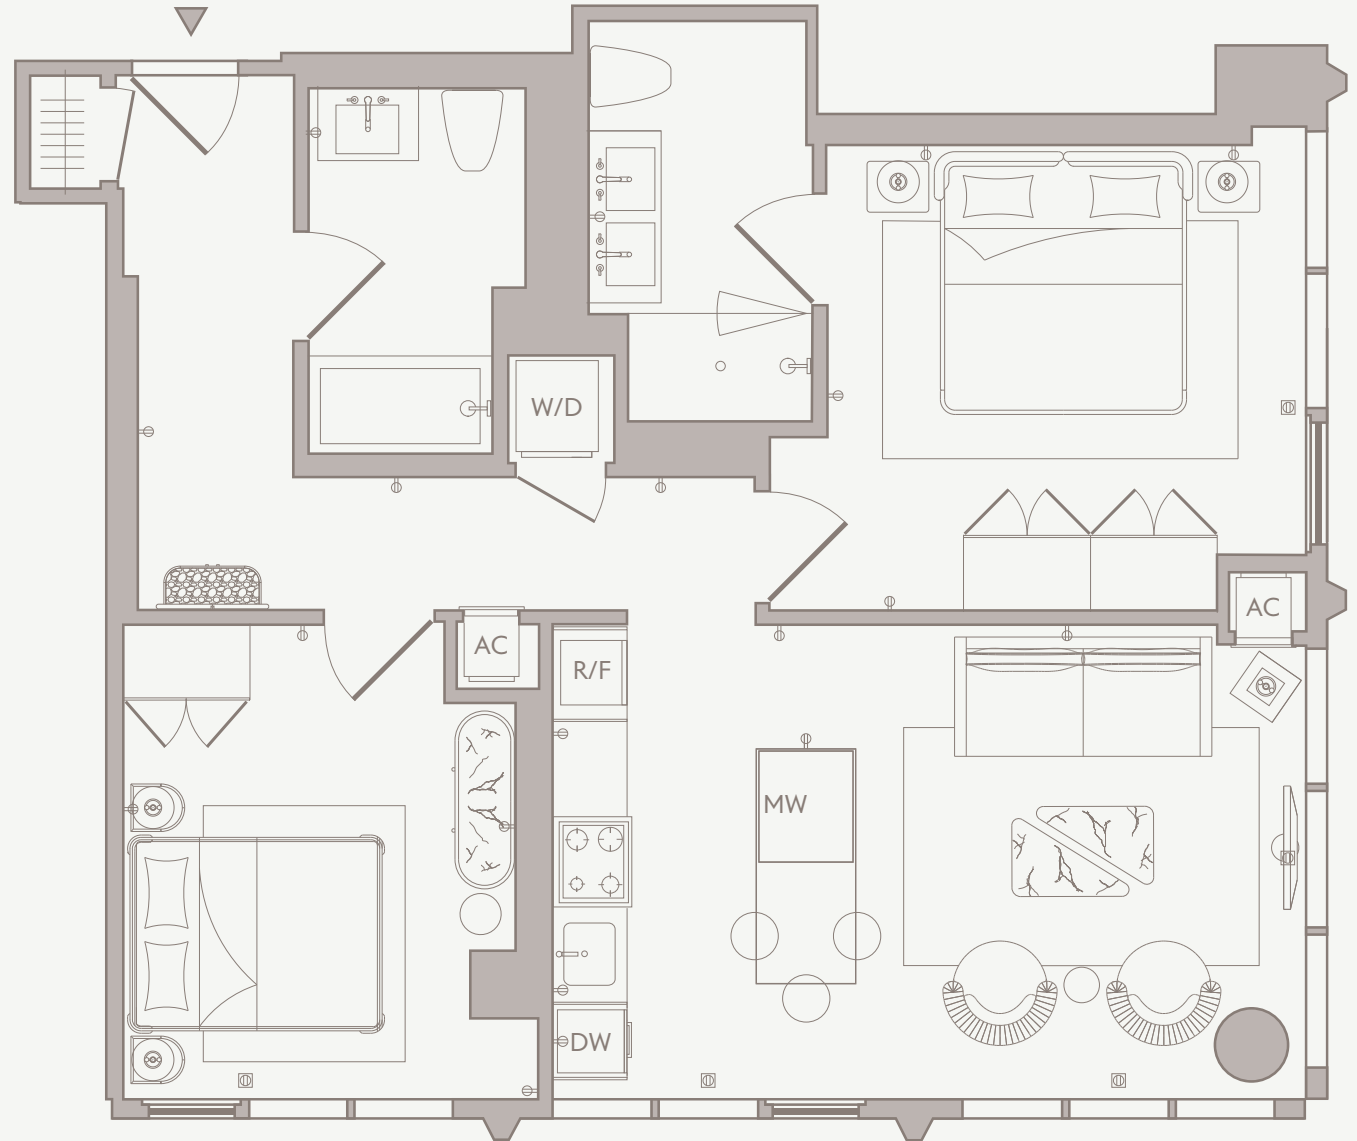

Unit 09

Medium 2BR

2 Bed / 2 Bath
South + East Exposure

220 N. Ada St. Chicago IL 60607
stead220.com 312 291 8777

Floor plans are illustrative only. Dimensions are approximate, and actual layouts, features, and finishes may differ by unit. Equal Housing Opportunity.