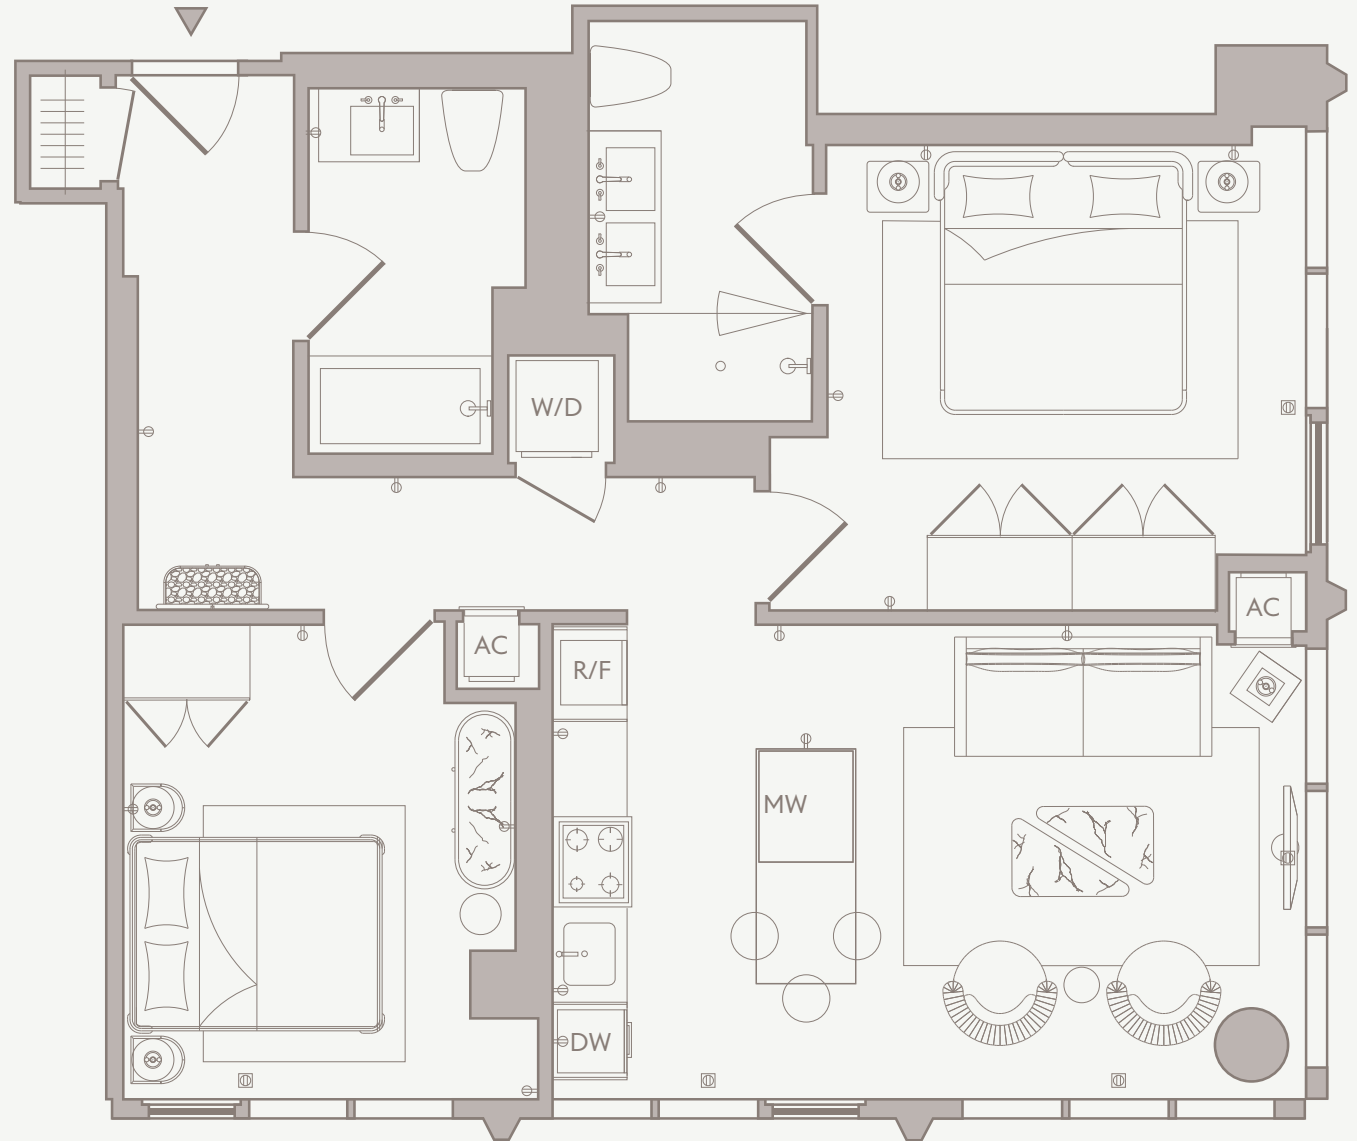

Unit 09

Medium 2BR

2 Bed / 2 Bath
South + East Exposure

220 N. Ada St. Chicago IL 60607
stead220.com 312 291 8777

Floor plans are illustrative only. Dimensions are approximate, and actual layouts, features, and finishes may differ by unit. Equal Housing Opportunity.