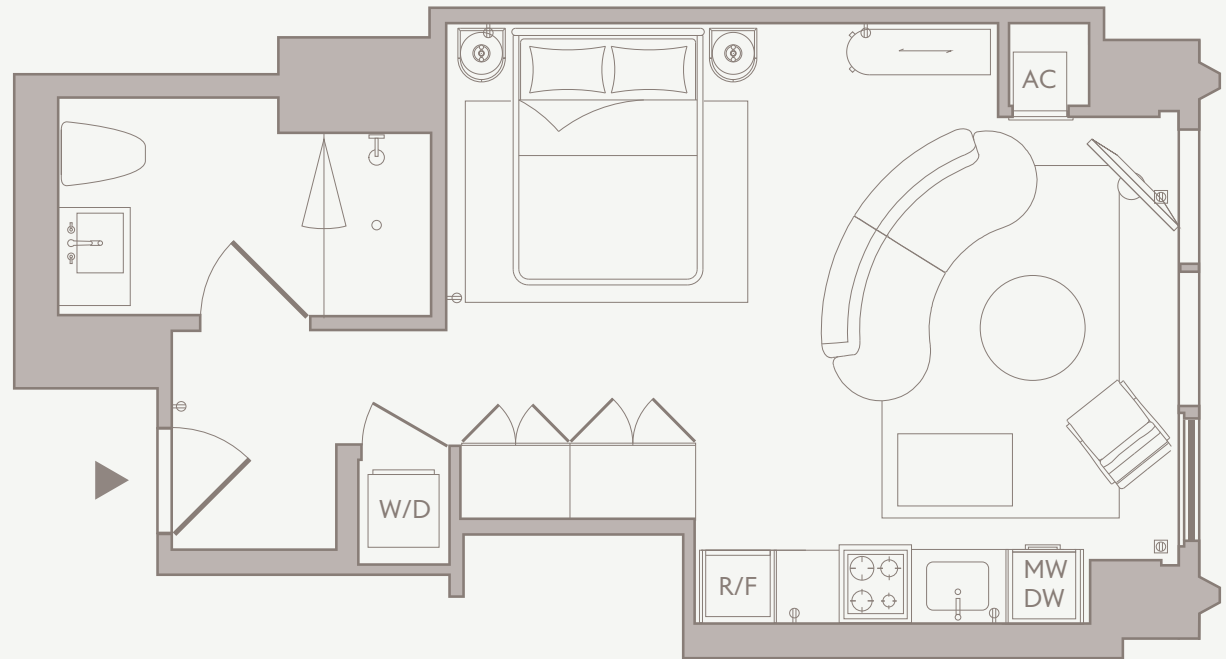

# Unit 08

Large Studio

Studio / 1 Bath  
East Exposure

220 N. Ada St. Chicago IL 60607  
stead220.com 312 291 8777

Floor plans are illustrative only. Dimensions are approximate, and actual layouts, features, and finishes may differ by unit. Equal Housing Opportunity.