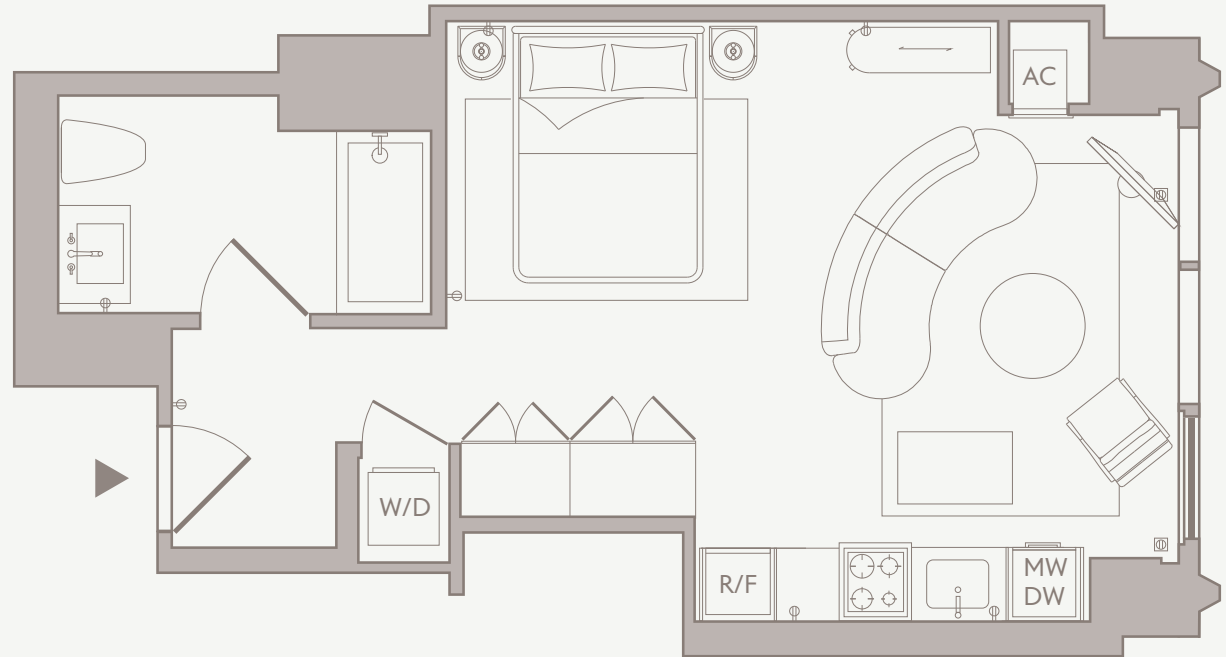

# Unit 08

Large Studio

Studio / 1 Bath  
East Exposure

220 N. Ada St. Chicago IL 60607  
stead220.com 312 291 8777

Floor plans are illustrative only. Dimensions are approximate, and actual layouts, features, and finishes may differ by unit. Equal Housing Opportunity.