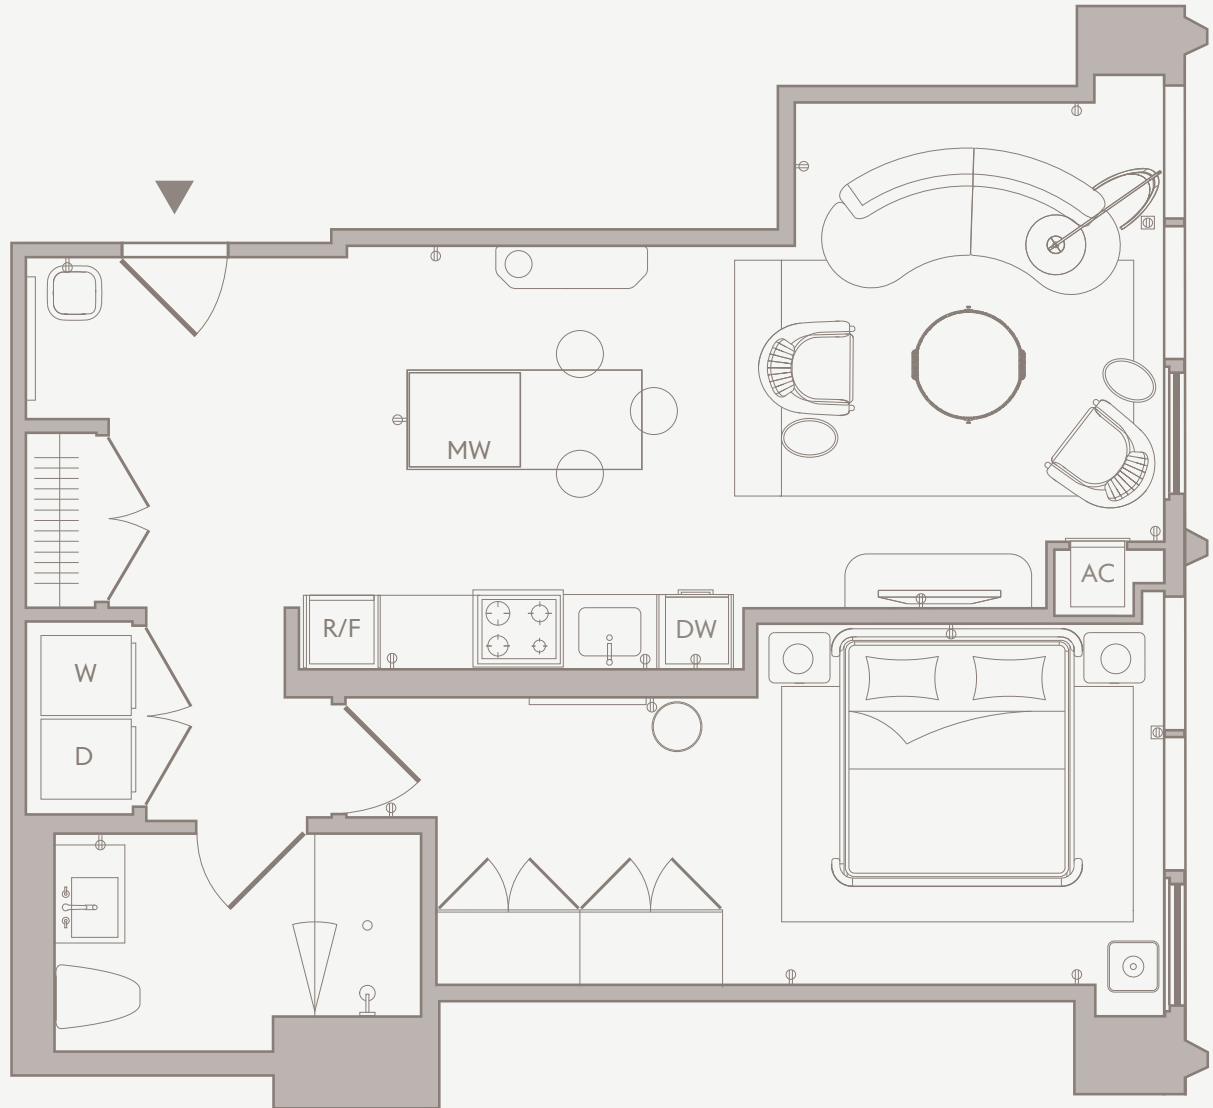

Unit 07

Large 1BR

1 Bed / 1 Bath
East Exposure

220 N. Ada St. Chicago IL 60607
stead220.com 312 291 8777

Floor plans are illustrative only. Dimensions are approximate, and actual layouts, features, and finishes may differ by unit. Equal Housing Opportunity.