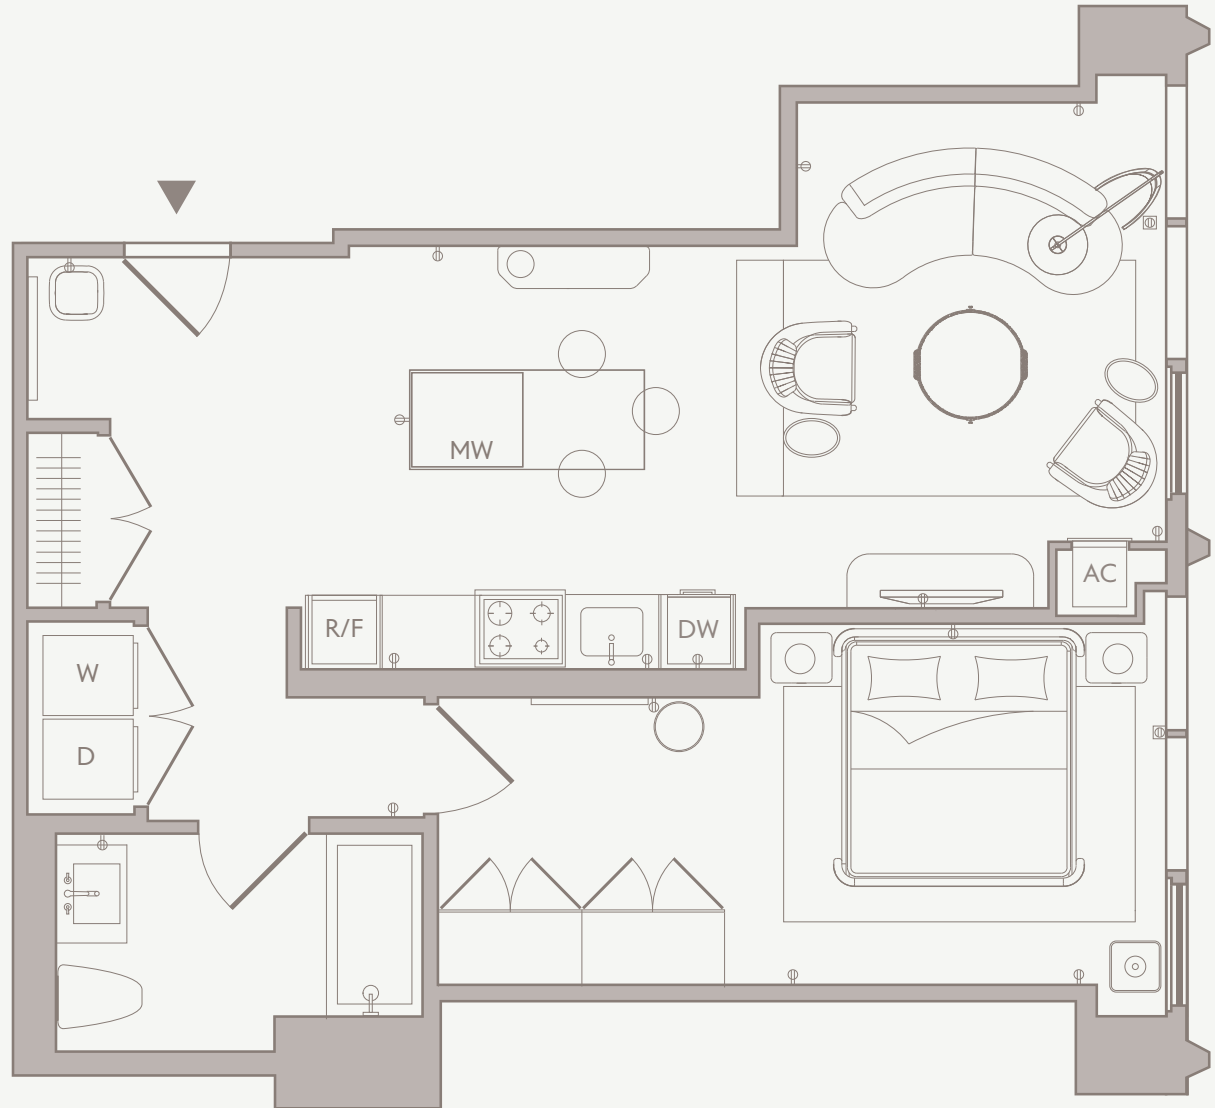

Unit 07

Large 1BR

1 Bed / 1 Bath
East Exposure

220 N. Ada St. Chicago IL 60607
stead220.com 312 291 8777

Floor plans are illustrative only. Dimensions are approximate, and actual layouts, features, and finishes may differ by unit. Equal Housing Opportunity.