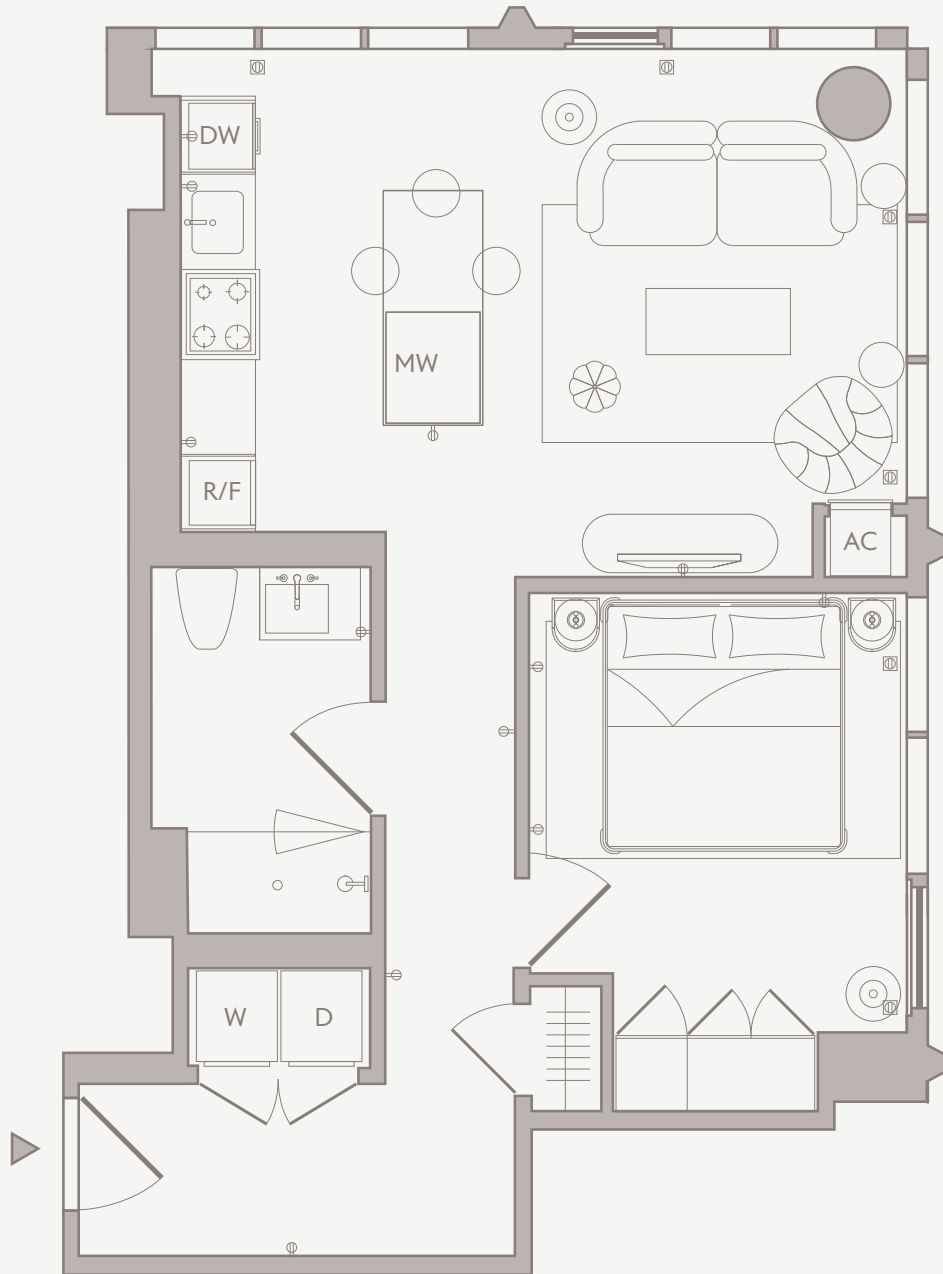

# Unit 06

Large 1BR

1 Bed / 1 Bath  
North + East Exposure

220 N. Ada St. Chicago IL 60607  
stead220.com 312 291 8777

Floor plans are illustrative only. Dimensions are approximate, and actual layouts, features, and finishes may differ by unit. Equal Housing Opportunity.