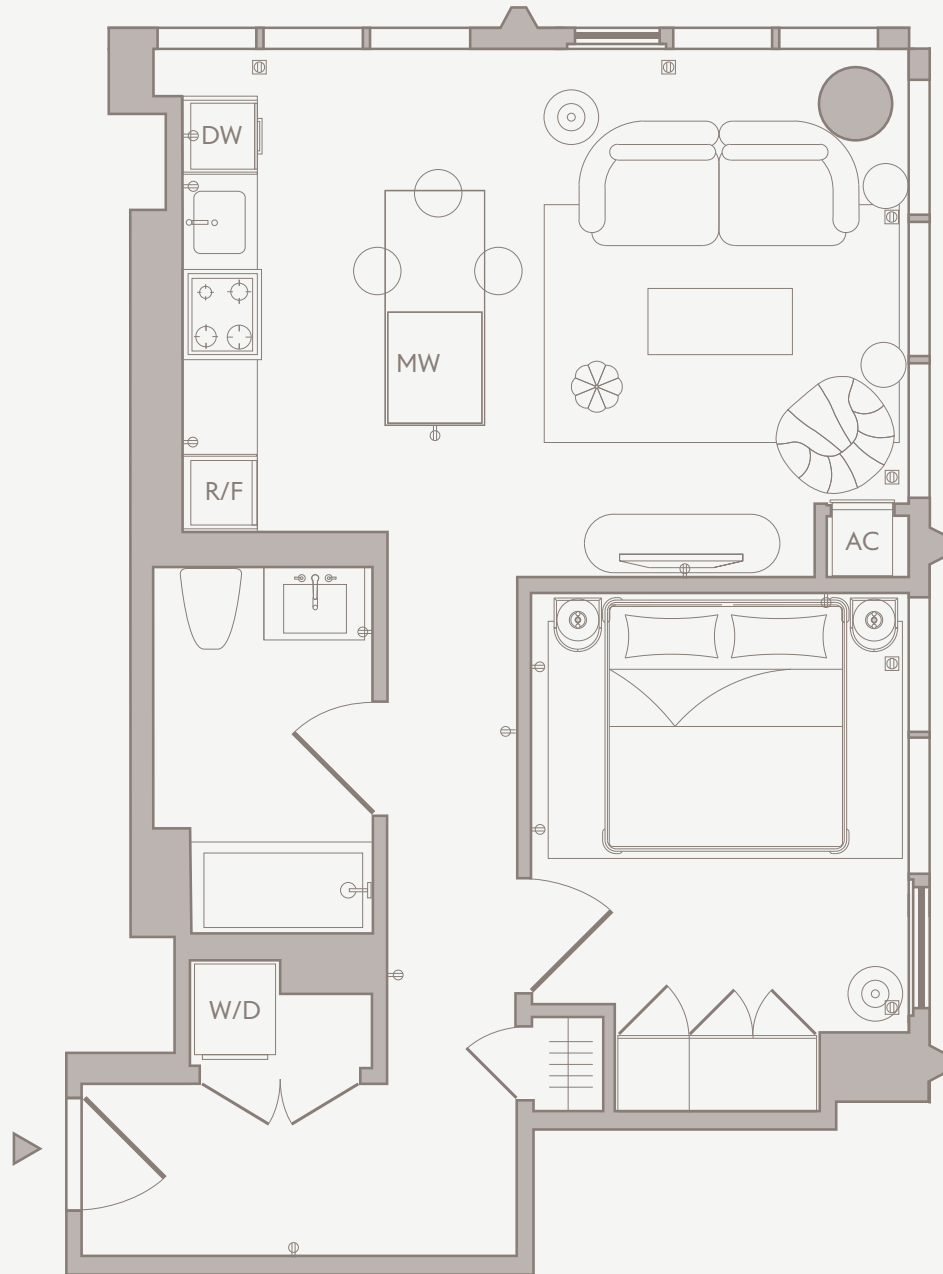

# Unit 06

Large 1BR

1 Bed / 1 Bath  
North + East Exposure

220 N. Ada St. Chicago IL 60607  
stead220.com 312 291 8777

Floor plans are illustrative only. Dimensions are approximate, and actual layouts, features, and finishes may differ by unit. Equal Housing Opportunity.