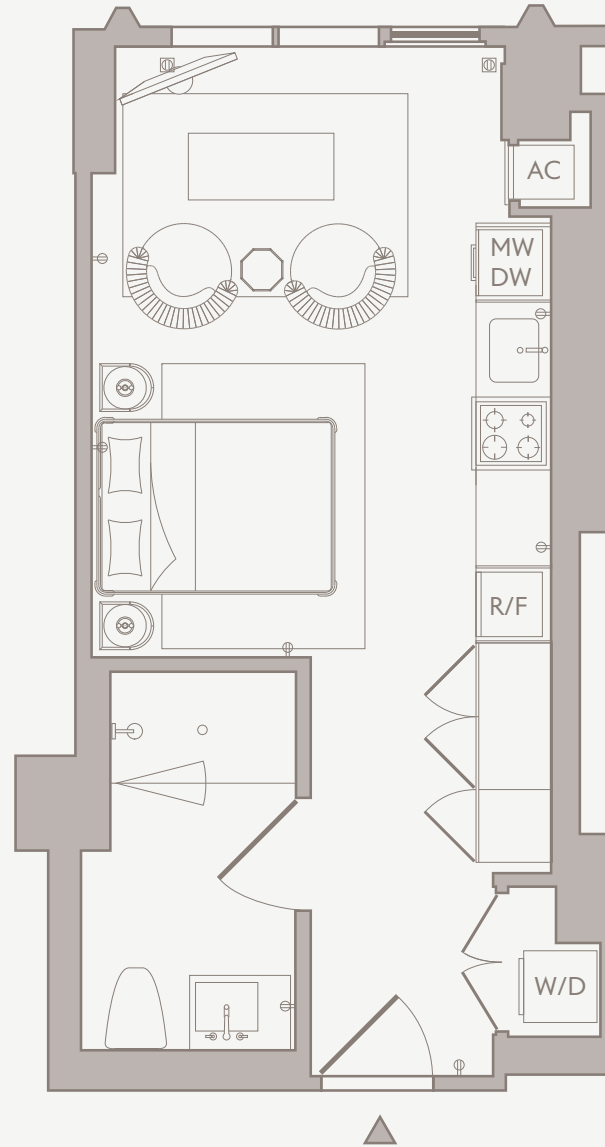

Unit 05

Medium Studio

Studio / 1 Bath
North Exposure

220 N. Ada St. Chicago IL 60607
stead220.com 312 291 8777

Floor plans are illustrative only. Dimensions are approximate, and actual layouts, features, and finishes may differ by unit. Equal Housing Opportunity.