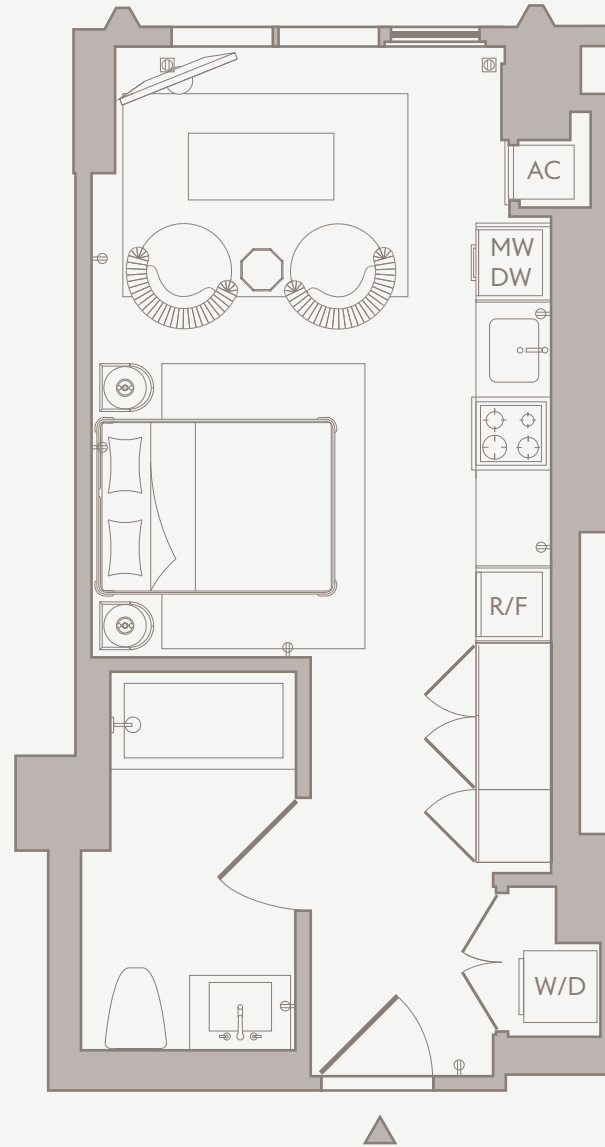

Unit 05

Medium Studio

Studio / 1 Bath
North Exposure

220 N. Ada St. Chicago IL 60607
stead220.com 312 291 8777

Floor plans are illustrative only. Dimensions are approximate, and actual layouts, features, and finishes may differ by unit. Equal Housing Opportunity.