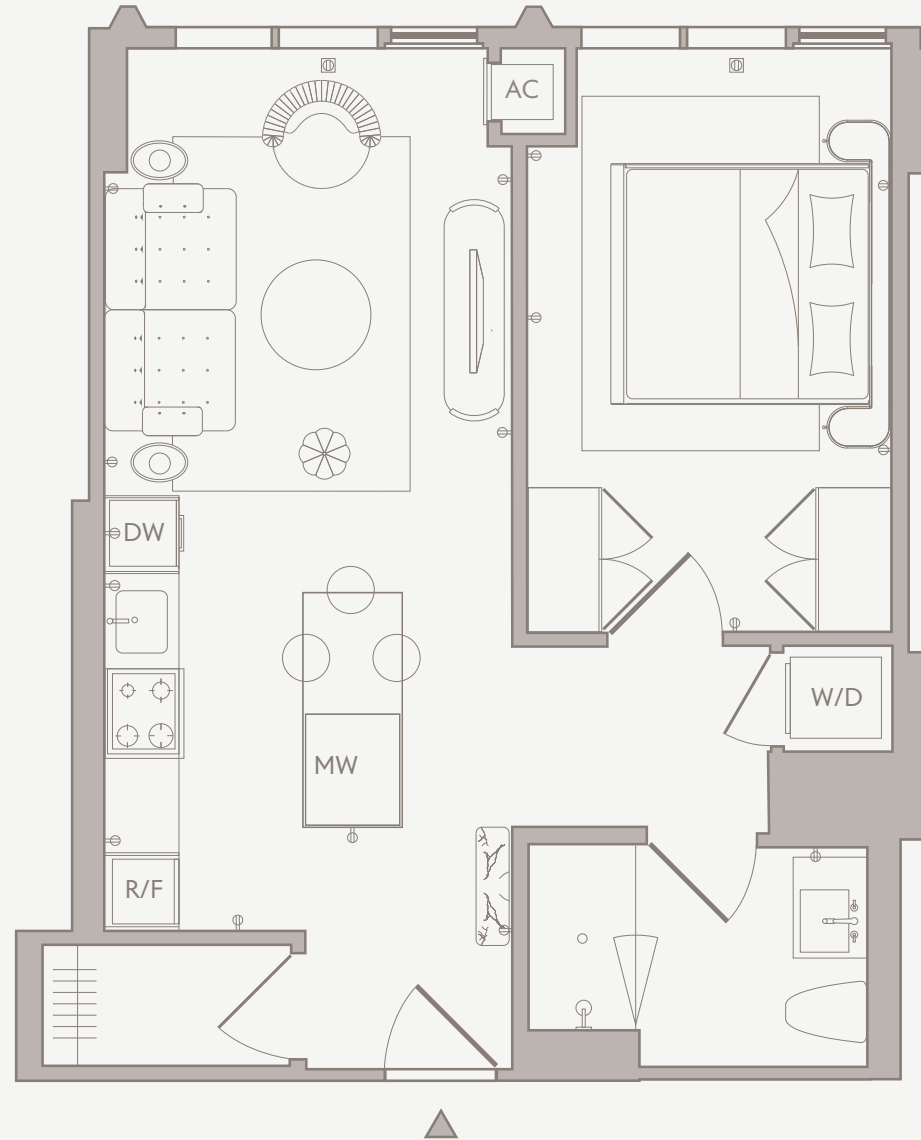

# Unit 04

Medium 1BR

1 Bed / 1 Bath  
North Exposure

220 N. Ada St. Chicago IL 60607  
stead220.com 312 291 8777

Floor plans are illustrative only. Dimensions are approximate, and actual layouts, features, and finishes may differ by unit. Equal Housing Opportunity.