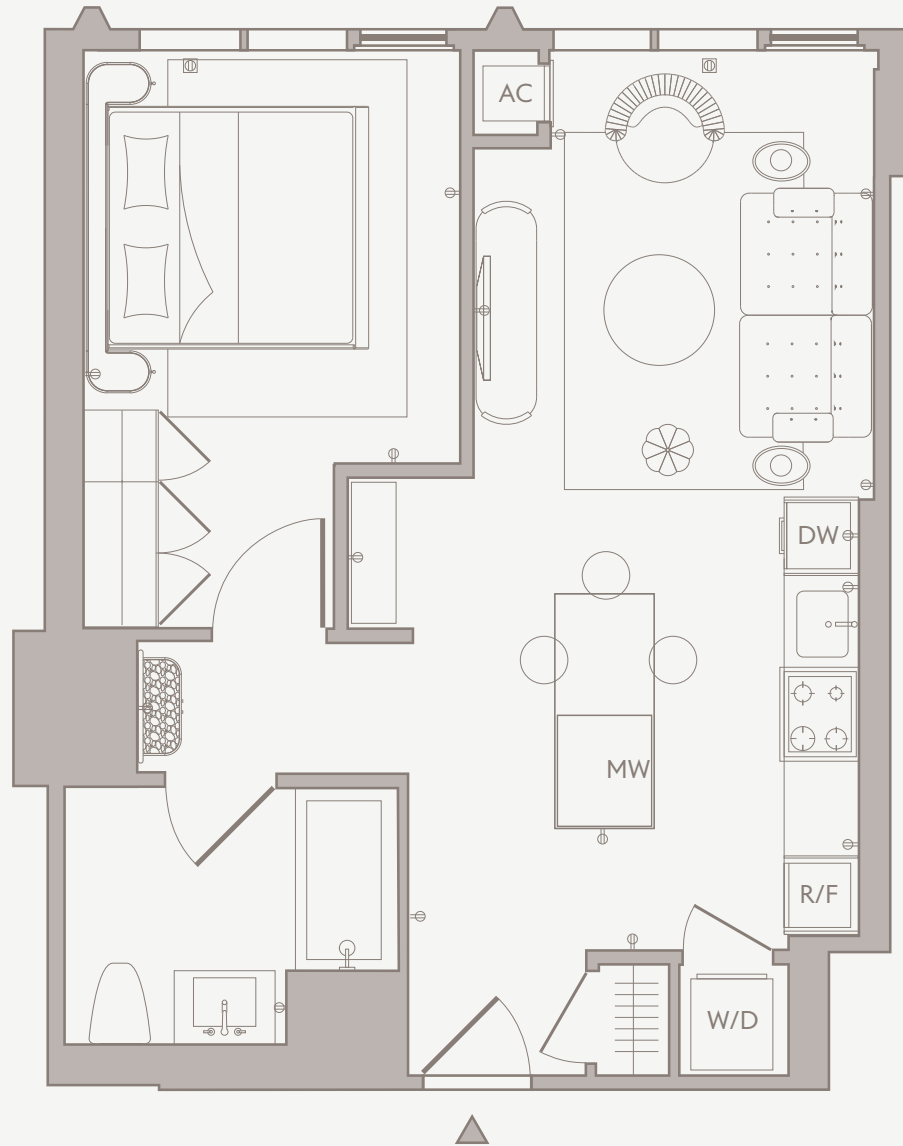

# Unit 03

Medium 1BR

1 Bed / 1 Bath  
North Exposure

220 N. Ada St. Chicago IL 60607  
stead220.com 312 291 8777

Floor plans are illustrative only. Dimensions are approximate, and actual layouts, features, and finishes may differ by unit. Equal Housing Opportunity.