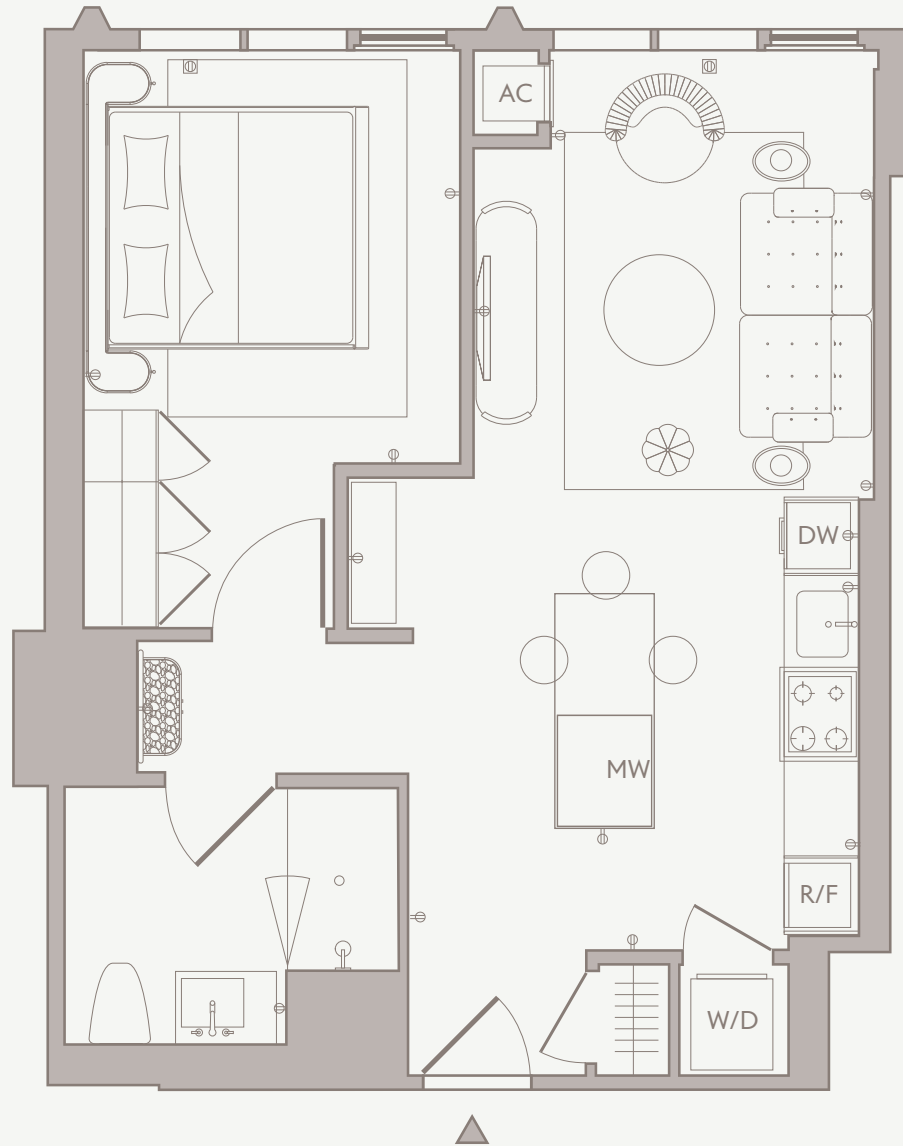

# Unit 03

Medium 1BR

1 Bed / 1 Bath  
North Exposure

220 N. Ada St. Chicago IL 60607  
stead220.com 312 291 8777

Floor plans are illustrative only. Dimensions are approximate, and actual layouts, features, and finishes may differ by unit. Equal Housing Opportunity.