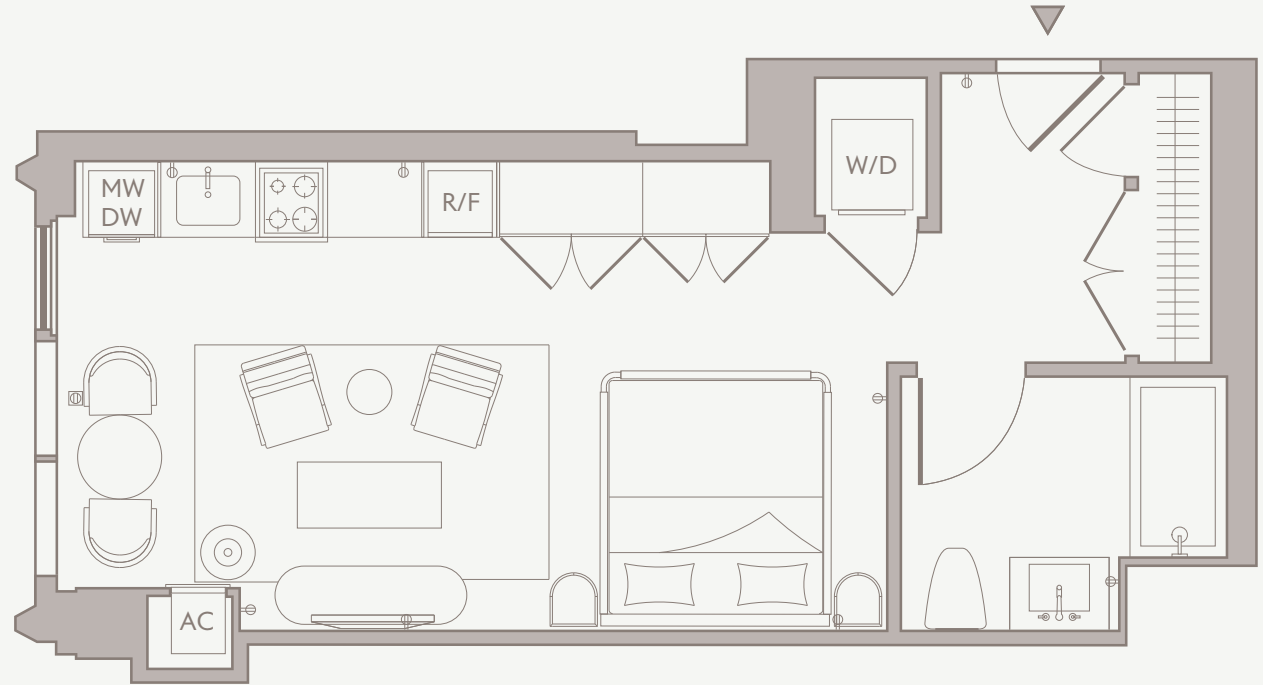

Unit 01

Large Studio

Studio / 1 Bath
West Exposure

220 N. Ada St. Chicago IL 60607
stead220.com 312 291 8777

Floor plans are illustrative only. Dimensions are approximate, and actual layouts, features, and finishes may differ by unit. Equal Housing Opportunity.