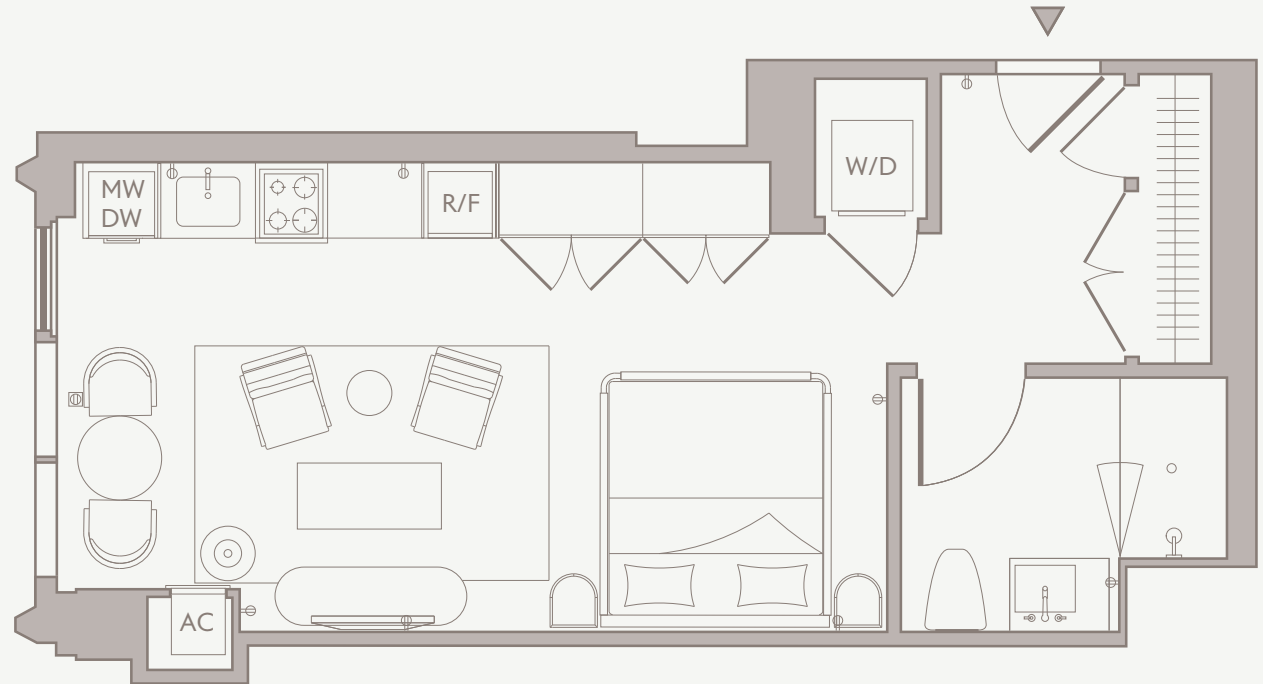

Unit 01

Large Studio

Studio / 1 Bath
West Exposure

220 N. Ada St. Chicago IL 60607
stead220.com 312 291 8777

Floor plans are illustrative only. Dimensions are approximate, and actual layouts, features, and finishes may differ by unit. Equal Housing Opportunity.