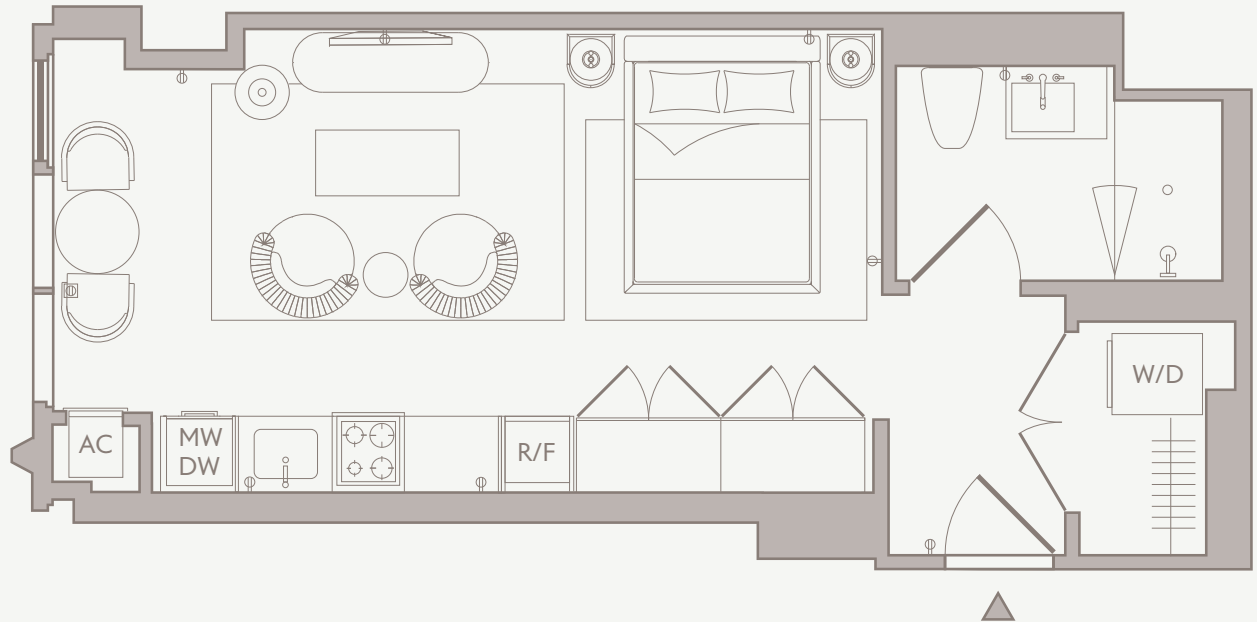

Unit 2809

PH Medium Studio

Studio / 1 Bath
West Exposure

220 N. Ada St. Chicago IL 60607
stead220.com 312 291 8777

Floor plans are illustrative only. Dimensions are approximate, and actual layouts, features, and finishes may differ by unit. Equal Housing Opportunity.