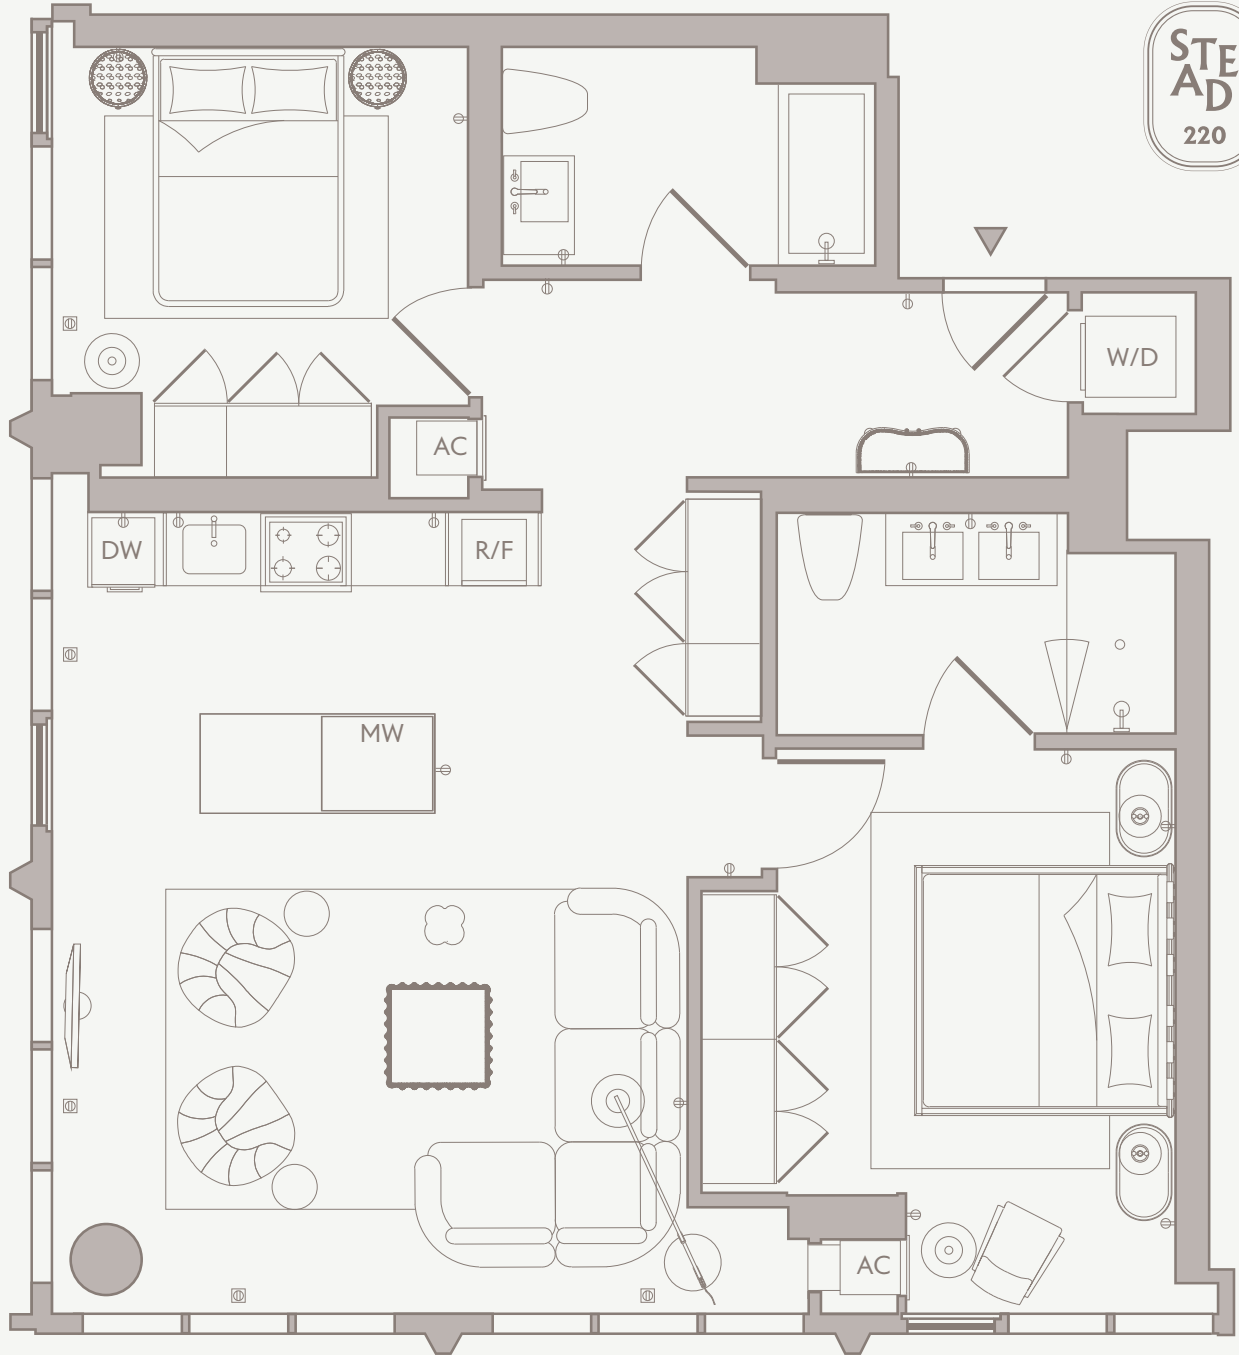

Unit 2808

PH Large 2BR

2 Bed / 2 Bath
South + West Exposure

220 N. Ada St. Chicago IL 60607
stead220.com 312 291 8777

Floor plans are illustrative only. Dimensions are approximate, and actual layouts, features, and finishes may differ by unit. Equal Housing Opportunity.