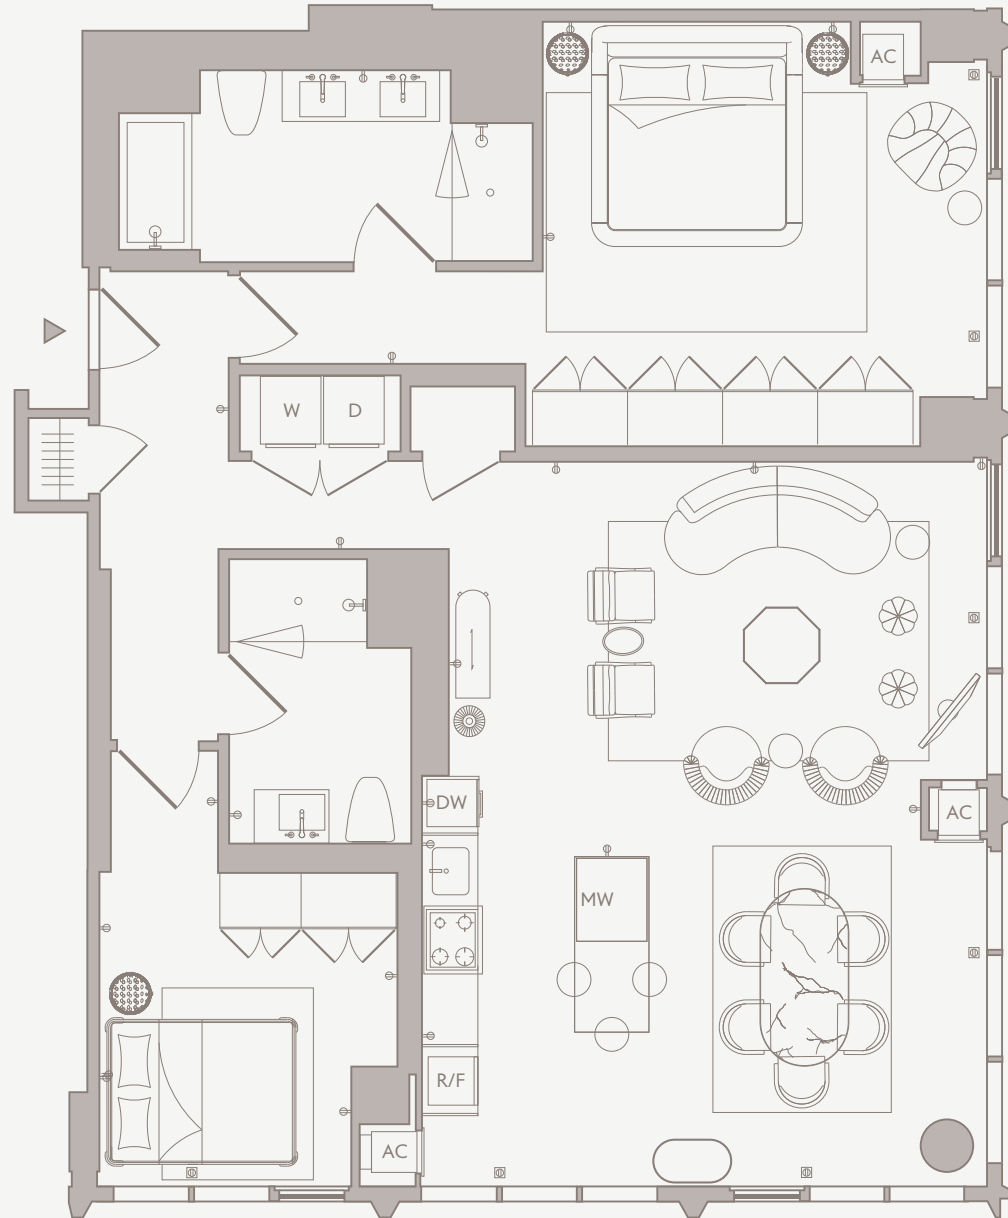

Unit 2806

PH Big 2BR

2 Bed / 2 Bath

South + East Exposure

220 N. Ada St. Chicago IL 60607
stead220.com 312 291 8777

Floor plans are illustrative only. Dimensions are approximate, and actual layouts, features, and finishes may differ by unit. Equal Housing Opportunity.