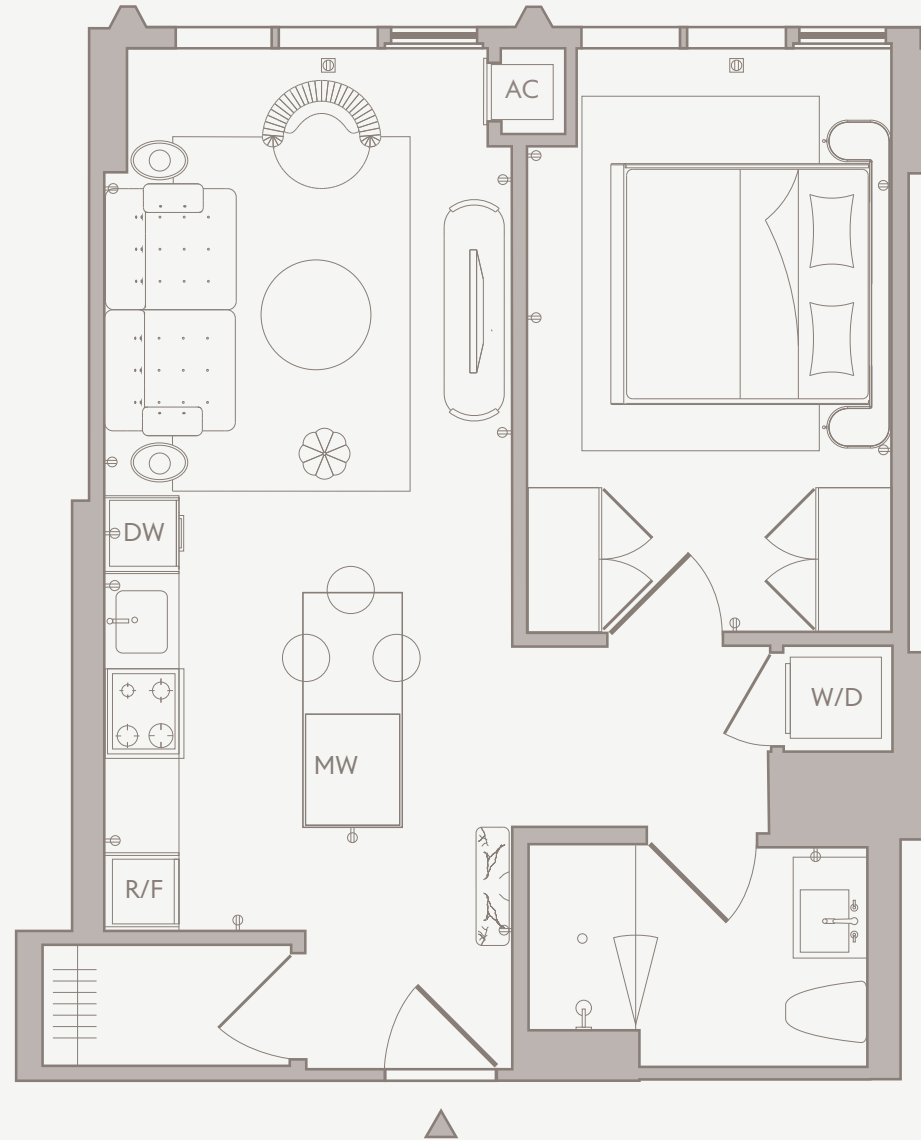

Unit 2803

PH Medium 1BR

1 Bed / 1 Bath
North Exposure

220 N. Ada St. Chicago IL 60607
stead220.com 312 291 8777

Floor plans are illustrative only. Dimensions are approximate, and actual layouts, features, and finishes may differ by unit. Equal Housing Opportunity.