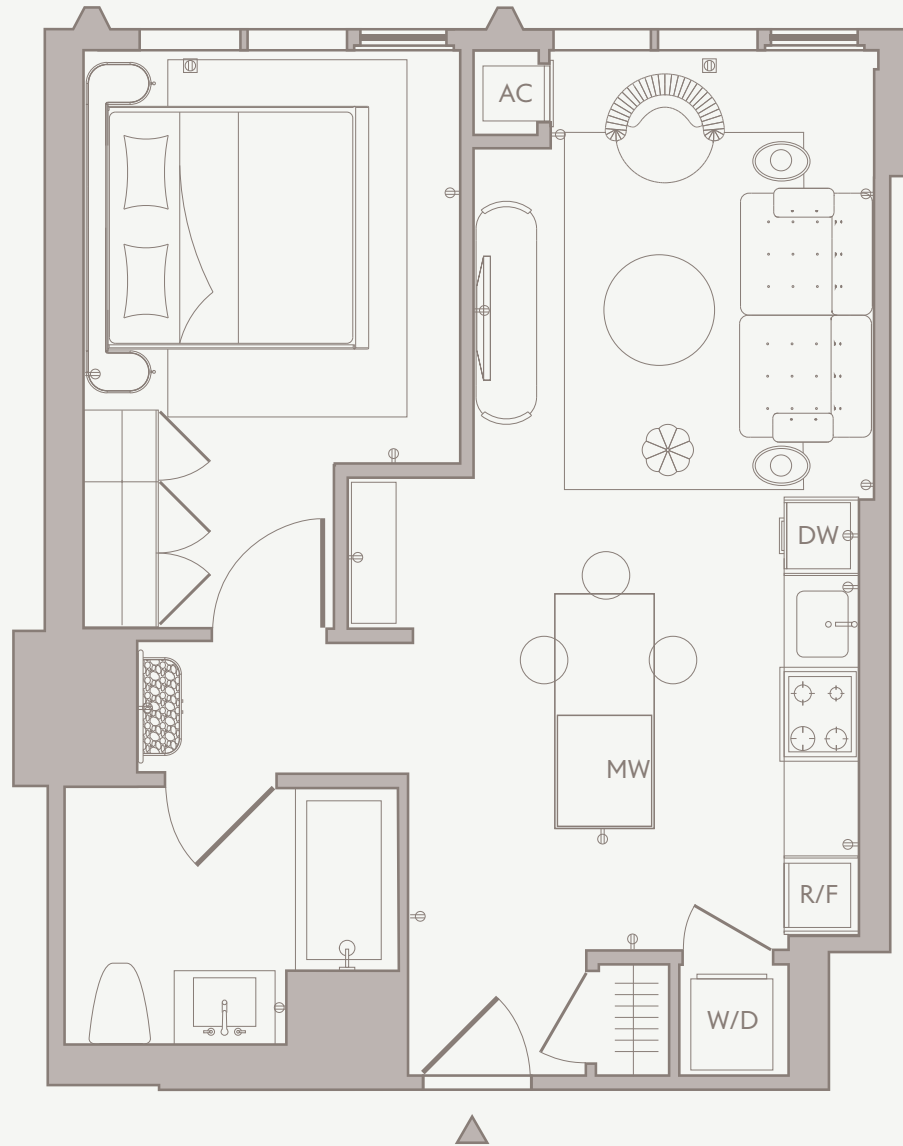

# Unit 2802

PH Medium 1BR

1 Bed / 1 Bath  
North Exposure

220 N. Ada St. Chicago IL 60607  
stead220.com 312 291 8777

Floor plans are illustrative only. Dimensions are approximate, and actual layouts, features, and finishes may differ by unit. Equal Housing Opportunity.